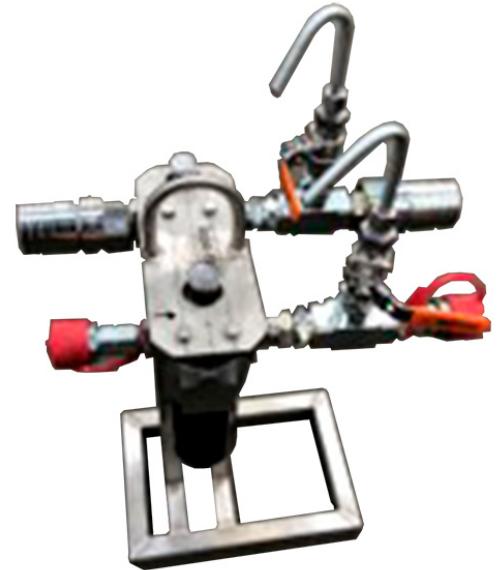

### OTW.UP TOWER Filterskid 6"/12"

#### Introduction

Compact oil filterskid, mounted with filtertechnik 6 serie for hydraulic oil and 12" Filter for Gear oil

OTS item number.: 7000-176

#### Features

- Compact size makes it easy to fit in the nacelle
- Easy to pack in lift mail
- Off-line filtering for gear and hydraulic oil

#### Weight & dimensions

Length	400 mm
Width	200 mm
Height	500 mm
Weight	10 Kg